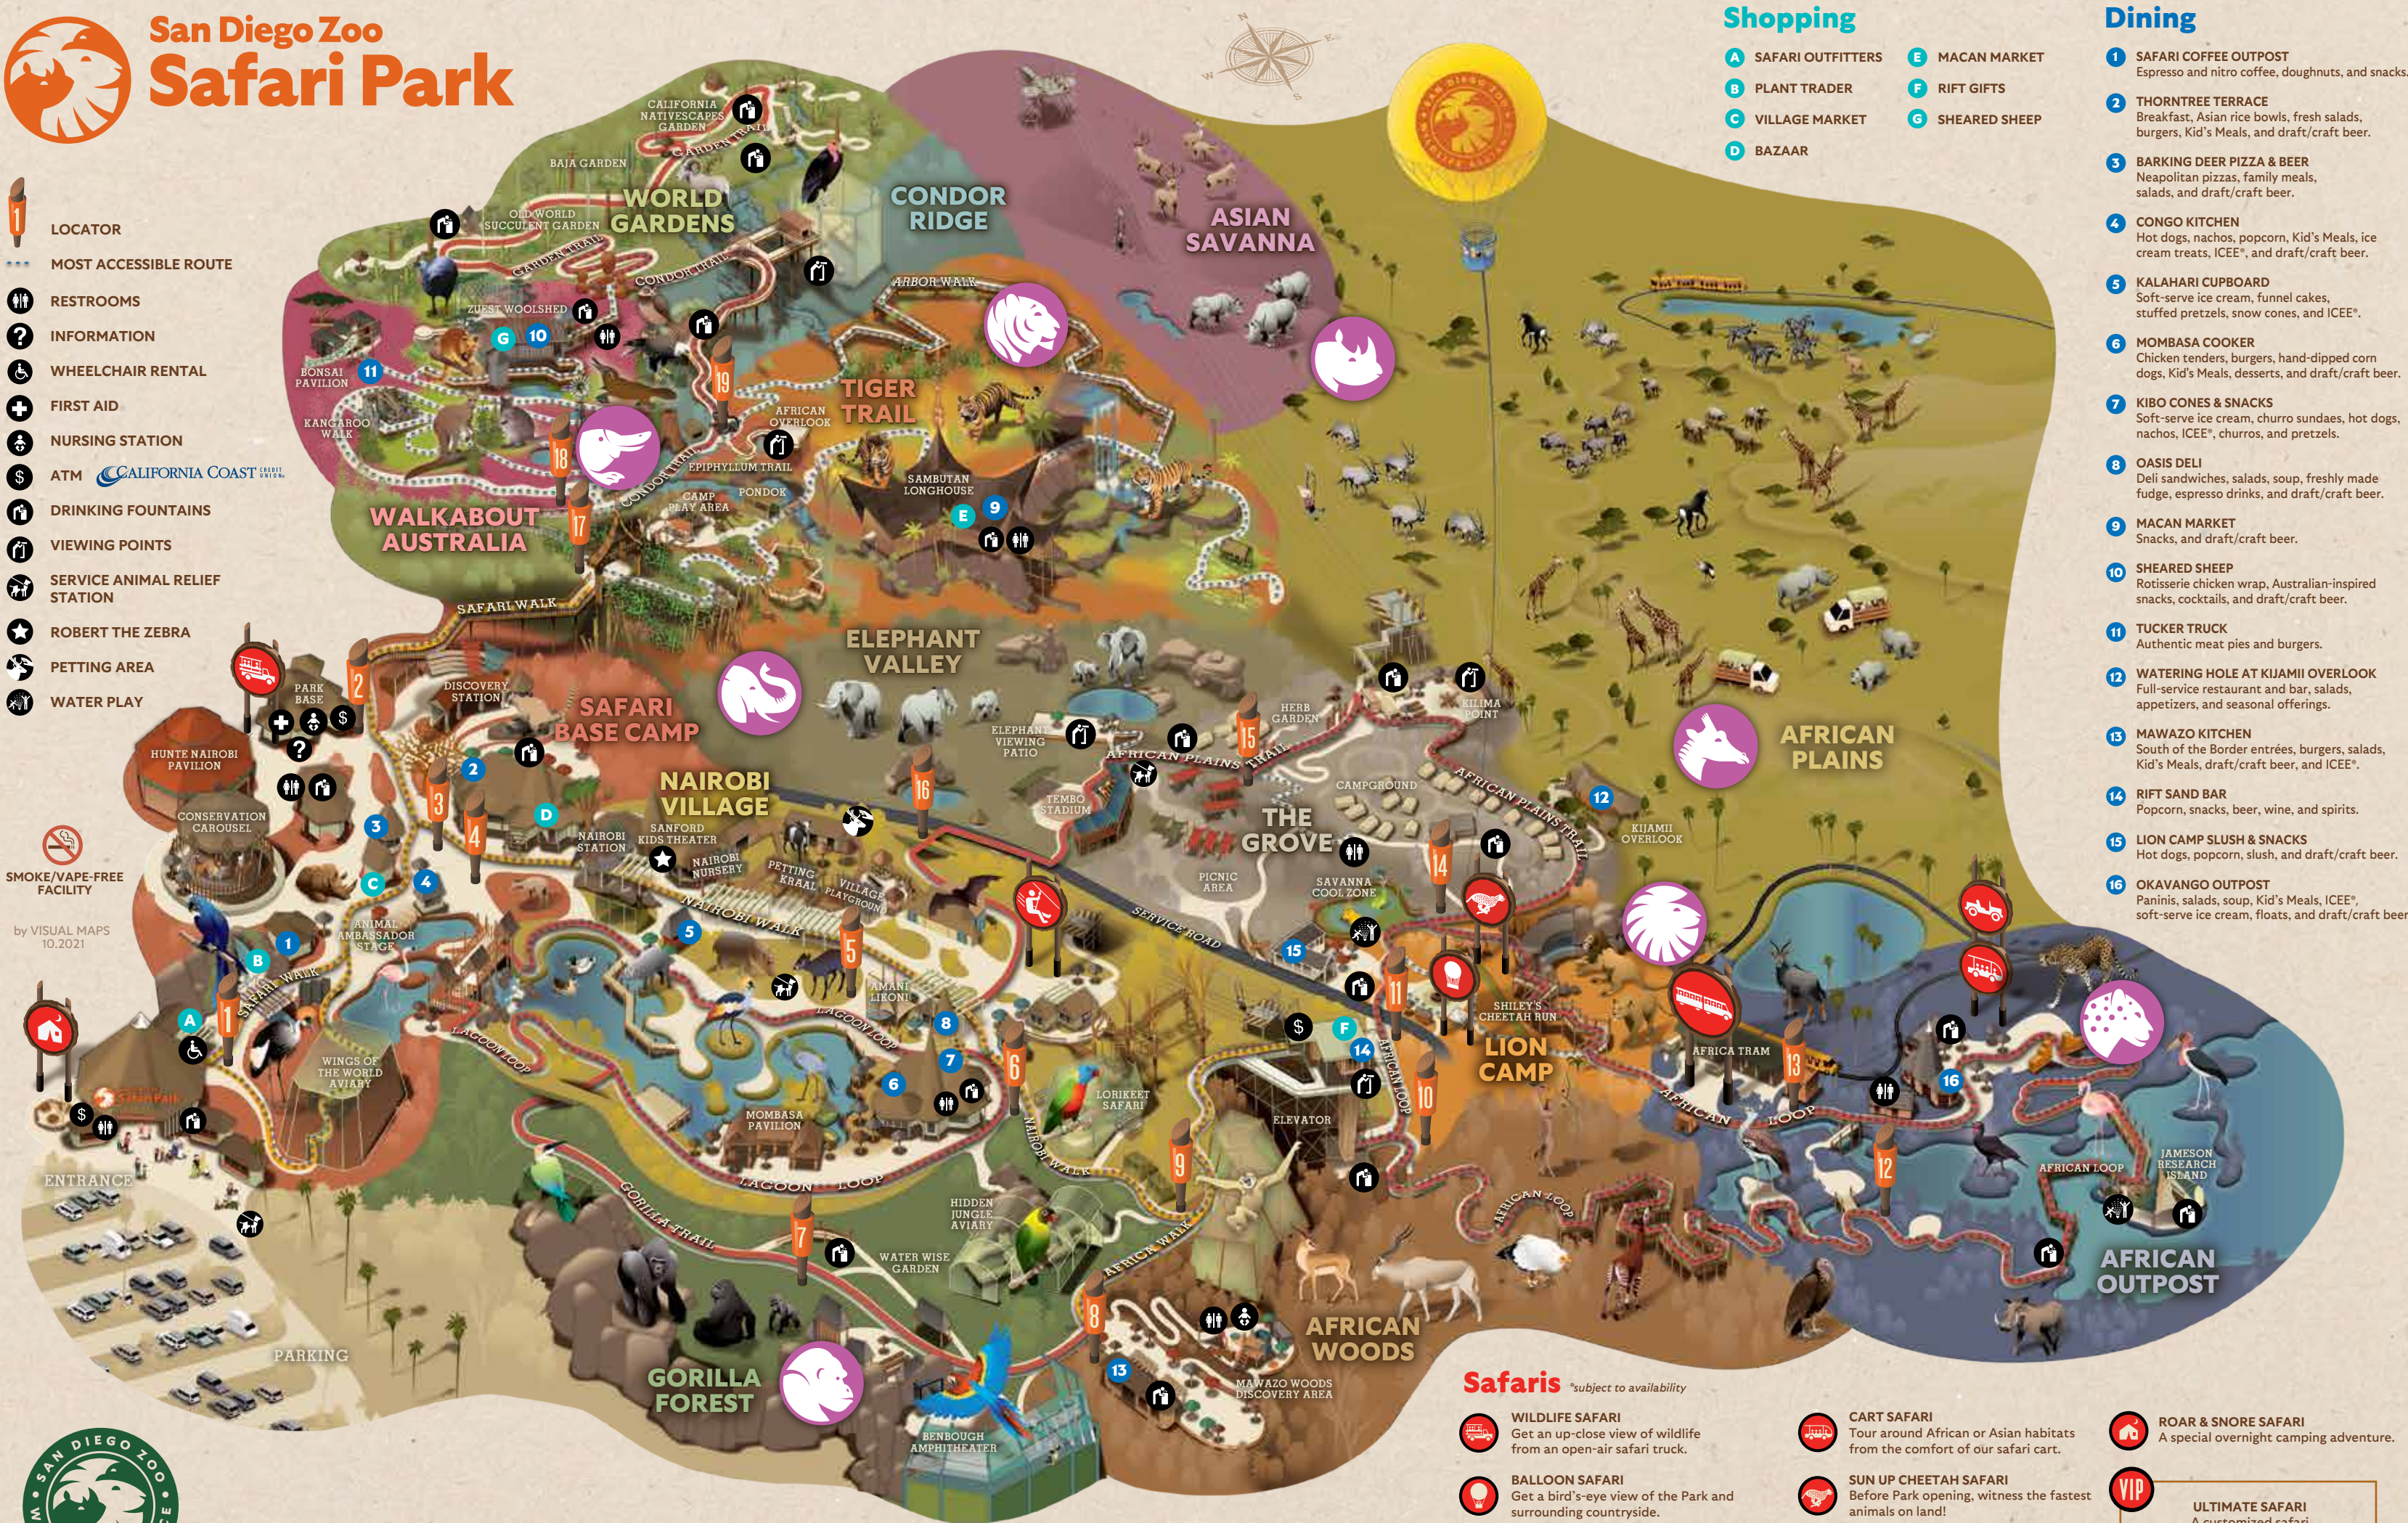

San Diego Zoo Safari Park

- LOCATOR
- MOST ACCESSIBLE ROUTE
- RESTROOMS
- INFORMATION
- WHEELCHAIR RENTAL
- FIRST AID
- NURSING STATION
- ATM
- DRINKING FOUNTAINS
- VIEWING POINTS
- SERVICE ANIMAL RELIEF STATION
- ROBERT THE ZEBRA
- PETTING AREA
- WATER PLAY

SMOKE/VAPE-FREE FACILITY

by VISUAL MAPS 10.2021

Shopping

A SAFARI OUTFITTERS	E MACAN MARKET
B PLANT TRADER	F RIFT GIFTS
C VILLAGE MARKET	G SHEARED SHEEP
D BAZAAR	

Dining

1. **1 SAFARI COFFEE OUTPOST**
   Espresso and nitro coffee, doughnuts, and snacks.
2. **2 THORNTREE TERRACE**
   Breakfast, Asian rice bowls, fresh salads, burgers, Kid's Meals, and draft/craft beer.
3. **3 BARKING DEER PIZZA & BEER**
   Neapolitan pizzas, family meals, salads, and draft/craft beer.
4. **4 CONGO KITCHEN**
   Hot dogs, nachos, popcorn, Kid's Meals, ice cream treats, ICEE®, and draft/craft beer.
5. **5 KALAHARI CUPBOARD**
   Soft-serve ice cream, funnel cakes, stuffed pretzels, snow cones, and ICEE®.
6. **6 MOMBASA COOKER**
   Chicken tenders, burgers, hand-dipped corn dogs, Kid's Meals, desserts, and draft/craft beer.
7. **7 KIBO CONES & SNACKS**
   Soft-serve ice cream, churro sundaes, hot dogs, nachos, ICEE®, churros, and pretzels.
8. **8 OASIS DELI**
   Deli sandwiches, salads, soup, freshly made fudge, espresso drinks, and draft/craft beer.
9. **9 MACAN MARKET**
   Snacks, and draft/craft beer.
10. **10 SHEARED SHEEP**
    Rotisserie chicken wrap, Australian-inspired snacks, cocktails, and draft/craft beer.
11. **11 TUCKER TRUCK**
    Authentic meat pies and burgers.
12. **12 WATERING HOLE AT KIJAMII OVERLOOK**
    Full-service restaurant and bar, salads, appetizers, and seasonal offerings.
13. **13 MAWAZO KITCHEN**
    South of the Border entrées, burgers, salads, Kid's Meals, draft/craft beer, and ICEE®.
14. **14 RIFT SAND BAR**
    Popcorn, snacks, beer, wine, and spirits.
15. **15 LION CAMP SLUSH & SNACKS**
    Hot dogs, popcorn, slush, and draft/craft beer.
16. **16 OKAVANGO OUTPOST**
    Paninis, salads, soup, Kid's Meals, ICEE®, soft-serve ice cream, floats, and draft/craft beer.

Safaris *subject to availability

WILDLIFE SAFARI Get an up-close view of wildlife from an open-air safari truck.	CART SAFARI Tour around African or Asian habitats from the comfort of our safari cart.	ROAR & SNORE SAFARI A special overnight camping adventure.
BALLOON SAFARI Get a bird's-eye view of the Park and surrounding countryside.	SUN UP CHEETAH SAFARI Before Park opening, witness the fastest animals on land!	ULTIMATE SAFARI A customized safari experience of a lifetime.
BEHIND-THE-SCENES SAFARI Travel by cart to visit exclusive off-view areas.	FLIGHTLINE SAFARI Glide along a zip line for 2/3 mile over vast animal habitats.	

sdzsafaripark.org